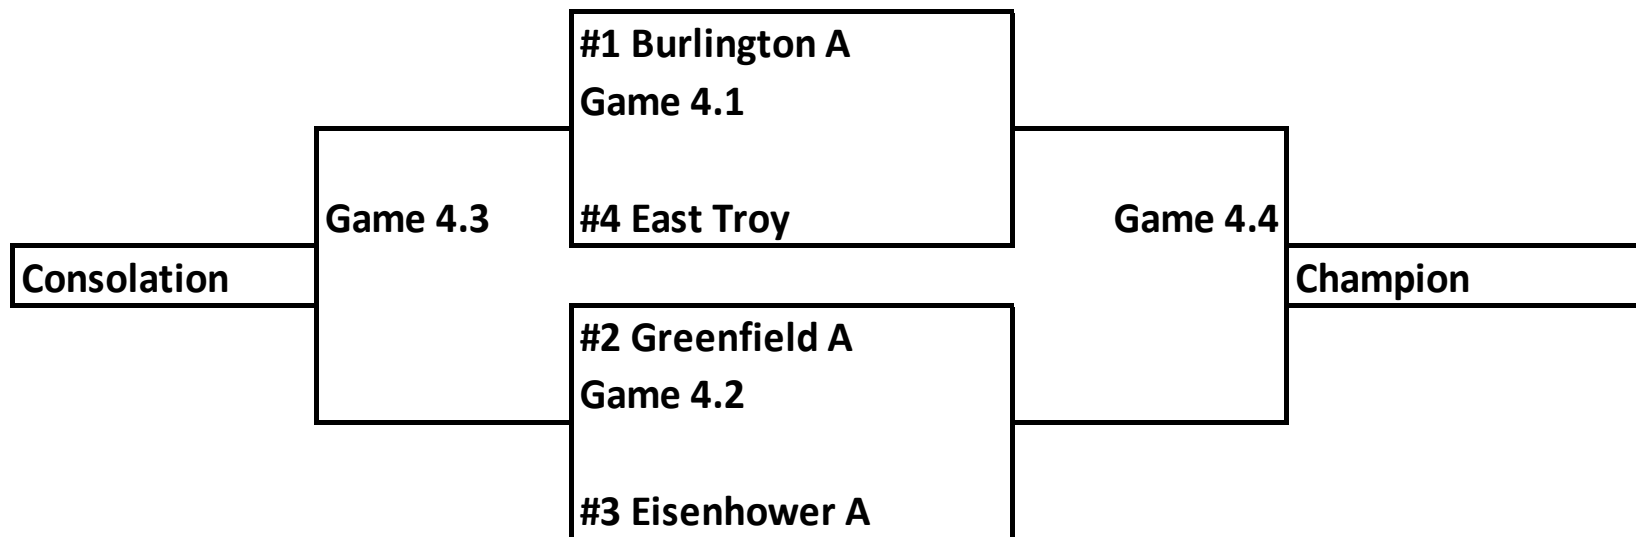

4th Grade

Tier I