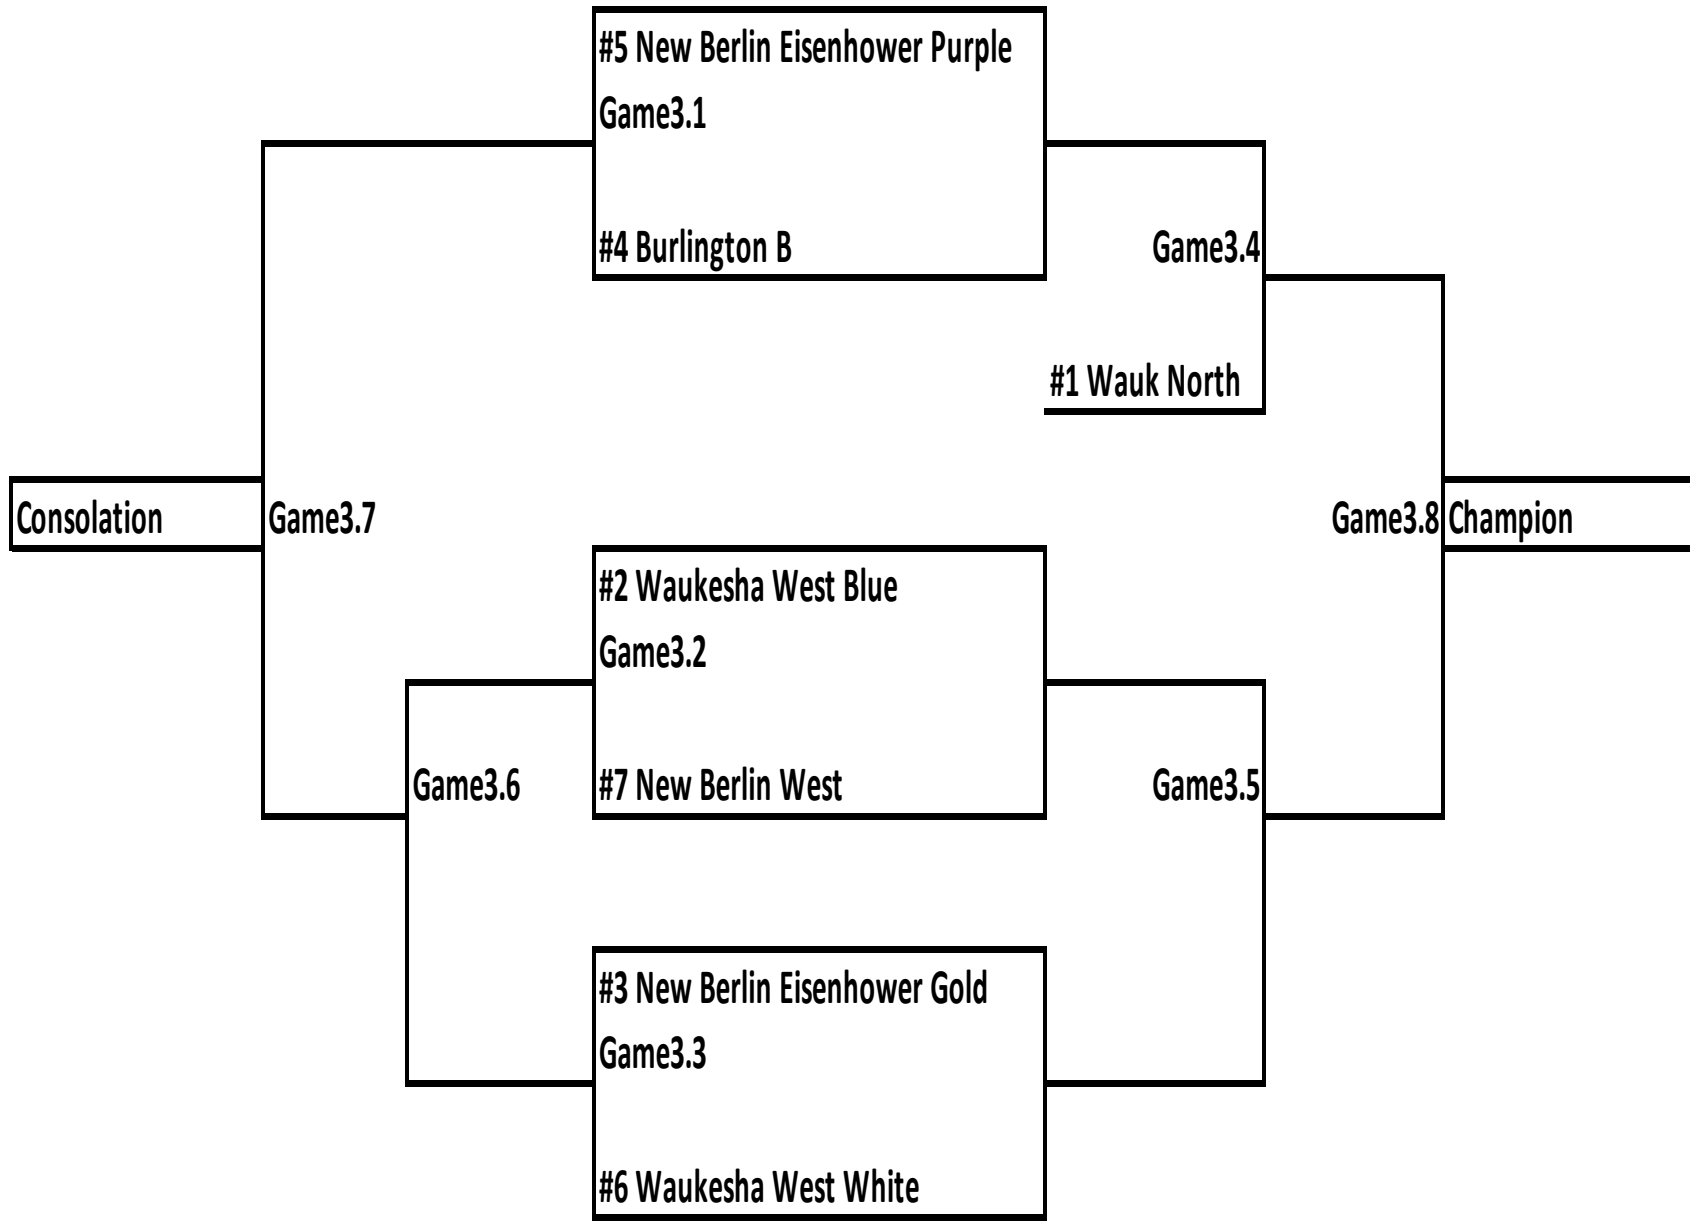

Alternate Schedule for Feb 23 – If East Troy Girls Win Friday Night Feb 22nd in Regionals – Coach request gym time in Brett Miller Gym from 11a - 1p. We will know Friday night.

	Old Gym	Brett Miller	Main Court #1		Main Court #2		Middle School		Prairie View Elementary		Little Prairie Primary	
	Court	1	Court	2	Court	3	Court	4	Court	5	Court	6
8a	4.1	Tier I : 1st Round	4.2	Tier I : 1st Round	4.5	Tier II: 1st Round	4.6	Tier II: 1st Round			3.2	1st Round
9a	5.1	1st Round	5.2	1st Round	5.3	1st Round	5.4	1st Round	3.1	1st Round	3.3	1st Round
10a	4.4	Tier I: Championship	4.3	Tier I: Consolation Ch	4.7	Tier II: Consolation Ch	4.8	Tier II: Championship	3.4	Semi Final	3.5	Semi Final
11a	East Troy Girls Varsity		5.8	Consol Semi	5.7	Consol Semi	5.5	Semi Final	5.6	Semi Final	3.6	Consol Semi
12p	State Prep Walk Thru		5.9	Consolation Ch	7.2	1st Round	7.1	1st Round	3.8	Championship	3.7	Consolation Ch
1p	5.10.	Championship	7.5	1st Round	7.3	1st Round	7.6	2nd Round	7.4	1st Round	8.11	Tier II: 1st Round
2p	8.1	Tier I : 1st Round	8.2	Tier I : 1st Round	7.8	Consol 2nd Round	8.3	Tier I : 1st Round	8.10.	Tier II: 1st Round	8.12	Tier II: Consolation Ch
3p	7.11	Semi Final	7.7	Semi Final	7.9	Consol Semi	7.10.	Consol Semi	8.13	Tier II: Championship	6.6	Tier II 1st Round
4p	8.5	Tier I : Semi Final	8.4	Tier I : Semi Final	6.1	Tier I 1st Round	6.2	Tier I 1st Round	6.7	Tier II 1st Round	6.5	Tier II 1st Round
5p	7.13	Championship	8.7	Tier I: Consol Semi	8.6	Tier I: Consol Semi	7.12	Consolation Ch	6.8	Tier II round 2	6.9	Tier II Consol Round 2
6p	8.9	Tier I: Championship	8.8	Tier I: Consolation Ch	6.4	Tier I: Championship	6.3	Tier I: Consolation Ch	6.11	Tier II Championship	6.10.	Tier II Consol Championship

3rd Grade