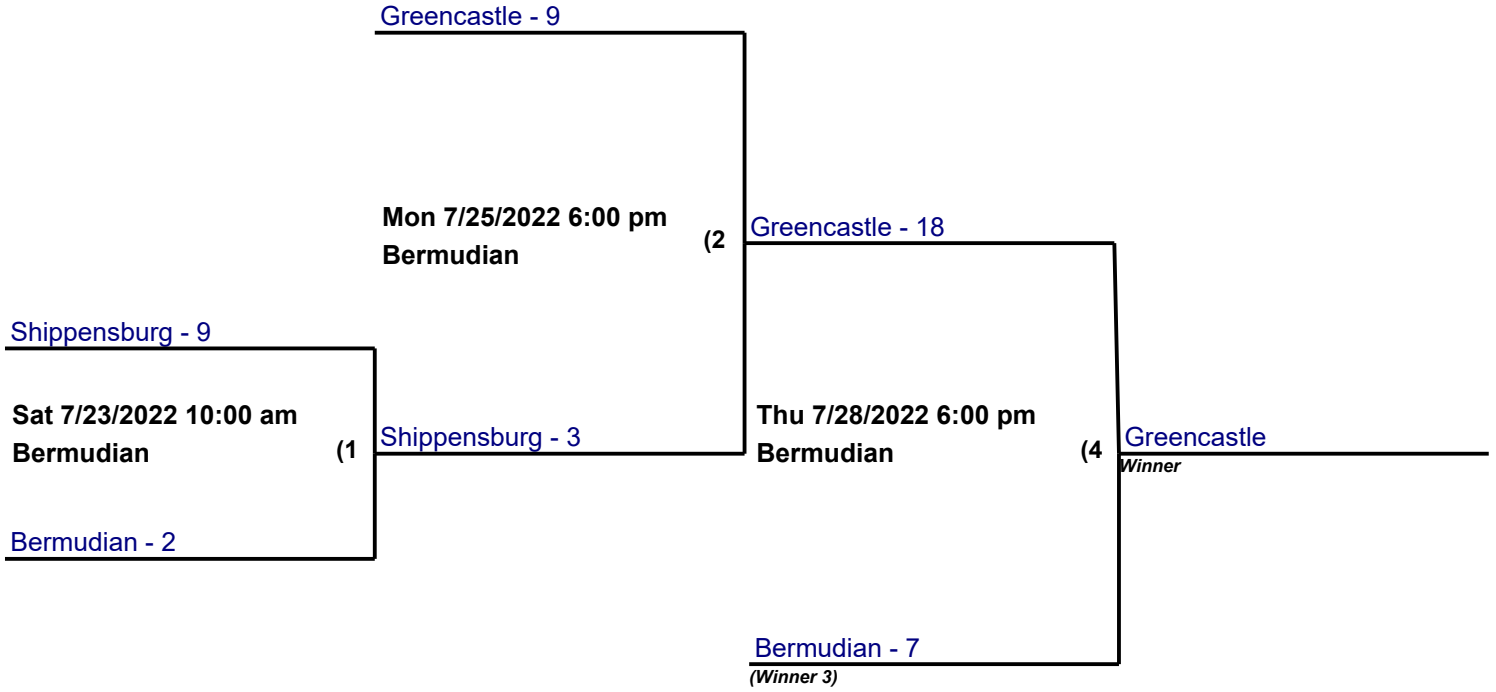

11-12 WEST DE CBT

Bermudian - 15
(Loser 1)

Wed 7/27/2022 6:00 pm
Bermudian

Shippensburg - 6
(Loser 2)

(3) Bermudian